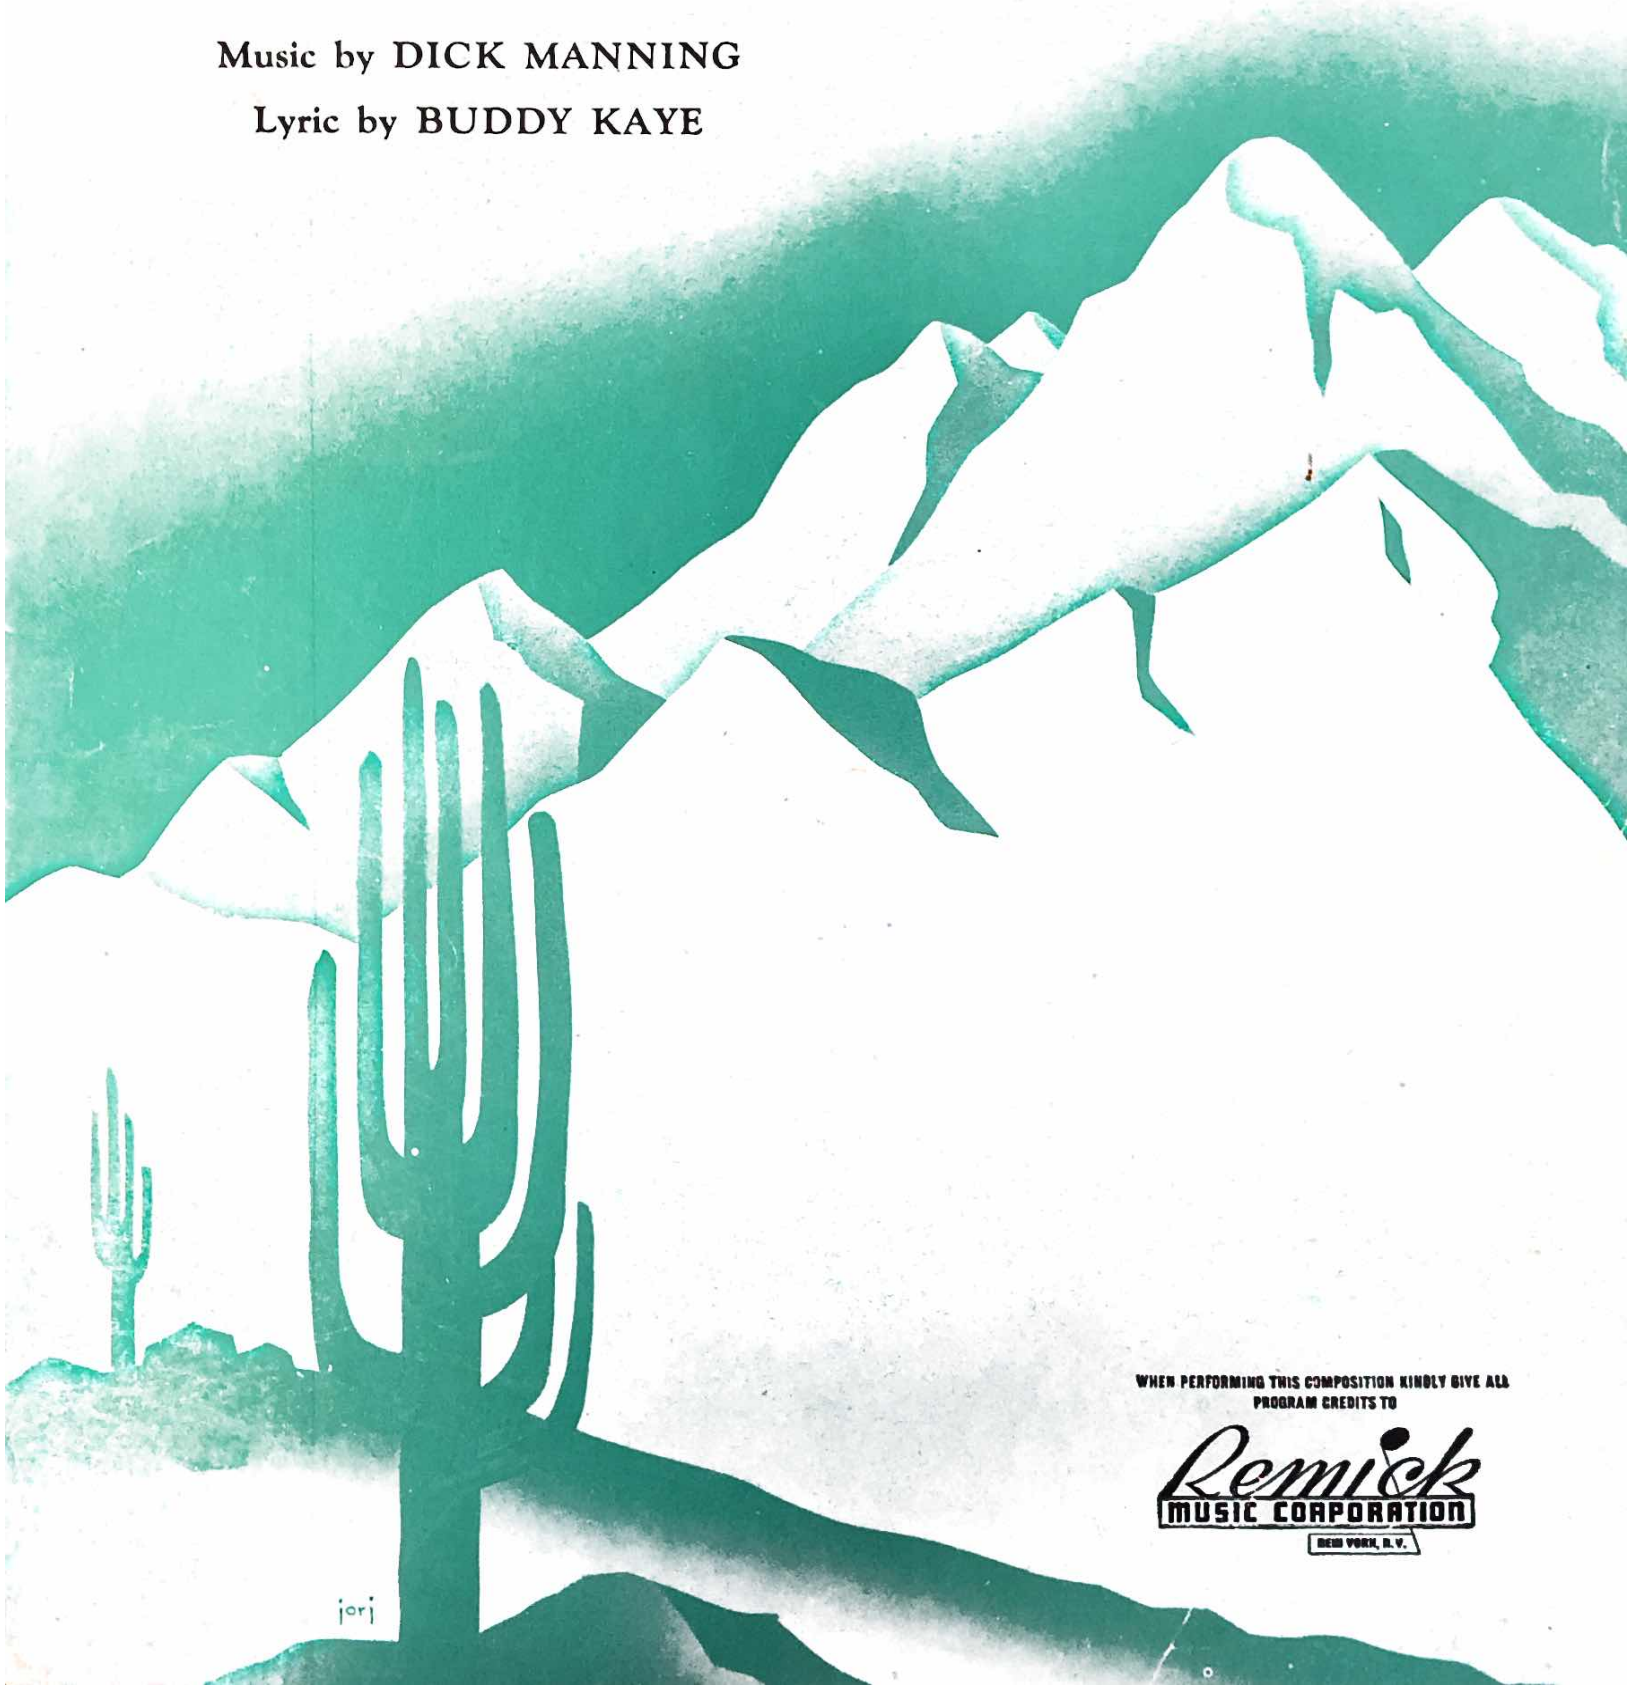

THE TREASURE OF
SIERRA MADRE

Music by DICK MANNING

Lyric by BUDDY KAYE

WHEN PERFORMING THIS COMPOSITION KINDLY GIVE ALL
PROGRAM CREDITS TO

Remick
MUSIC CORPORATION

NEW YORK, N.Y.

The Treasure Of SIERRA MADRE