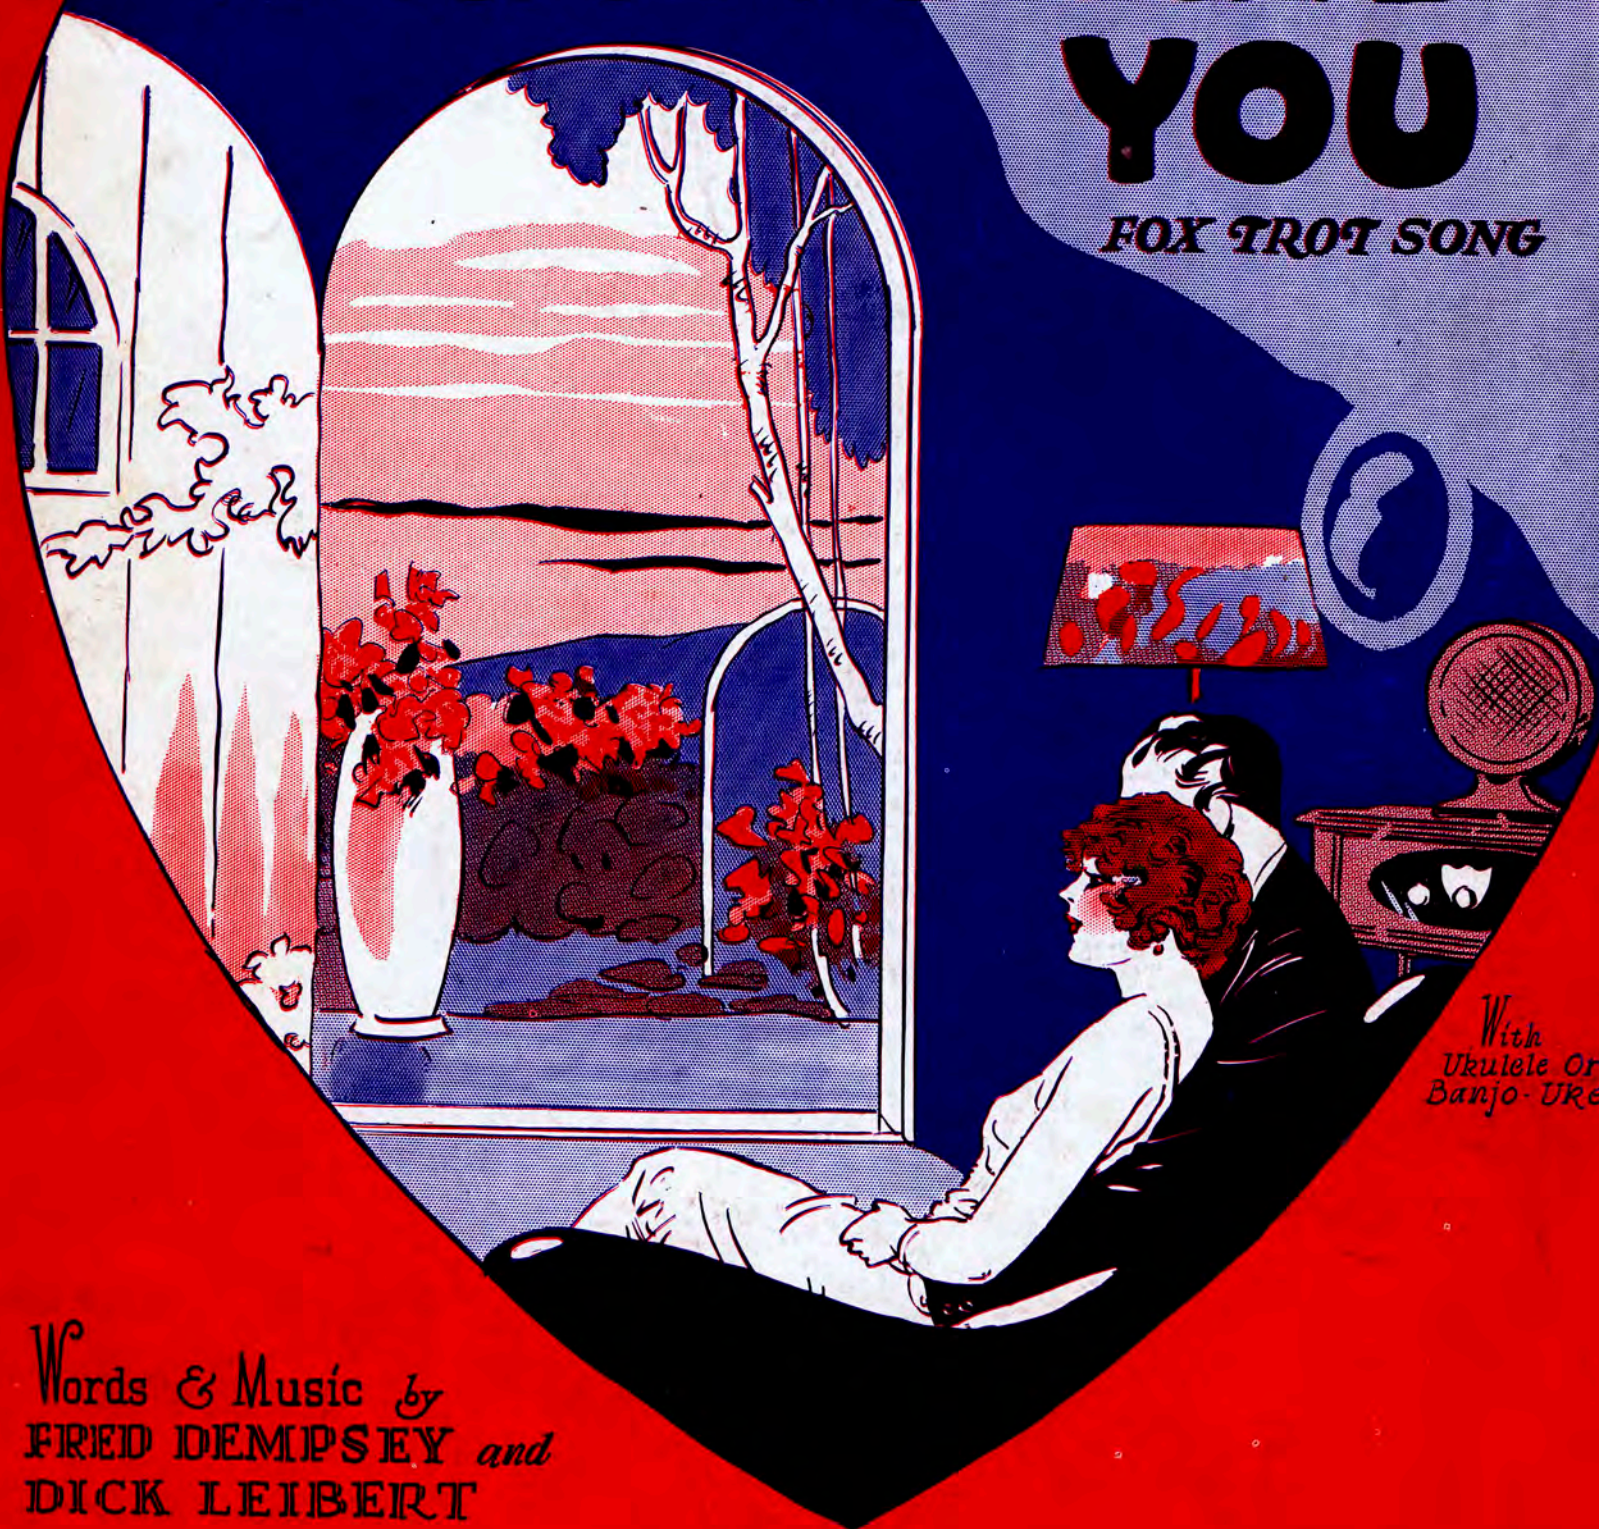

A BUNGALOW, A RADIO AND YOU

FOX TROT SONG

With
Ukulele Or
Banjo-Uke

Words & Music by
FRED DEMPSEY and
DICK LEIBERT

The Beautiful Theme Song of "LILAC TIME" featuring COLLEEN MOORE

"JEANNINE"

I DREAM OF LILAC TIME

Lyric by **L. WOLFE GILBERT**

Music by **NATHANIEL SHILKRET**

CHORUS

Jean - nine, I dream of li - lac - time, — Your eyes, they beam in
li - lac - time, — Your win - ning smile, and cheeks blush - ing like the
rose, Yet all the while, you sigh when no - bod - y knows, Jean - nine, my