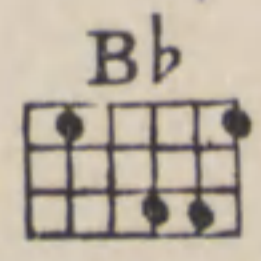

VOICE

Chord diagrams for guitar, ukulele, and banjo:

- + F
- Gm
- F
- Fdim
- Gm7
- C7
- F

You'll say it's a dream, a love - ly dream

Piano accompaniment for the first vocal line. Treble clef, bass clef. Dynamics: *mf*. Key signature: one flat (B-flat). Time signature: common time (C).

Chord diagrams for guitar, ukulele, and banjo:

- C
- Fdim
- C7
- F
- Cdim
- Gm
- C7

I say it hap - pened, strange as it may seem.

Piano accompaniment for the second vocal line. Treble clef, bass clef. Key signature: one flat (B-flat). Time signature: common time (C).

Made in U.S.A.

CHORUS

I spoke last night to the o - cean I

spoke last night to the sea. And

from the o - cean a voice came back 'Twas my

Blue Jack - et an - swer - ing me. Ship a -

hoy — Ship a - hoy — I can

F C7 F Bb

hear you Sail - or Boy — I

F Dm7 G9 Gm7 C7

THREW A KISS IN THE O - CEAN — It

F G9 C7 F

float - ed out on the sea. — And

Gm7 C7 F F7

Bb F Dm Bbm