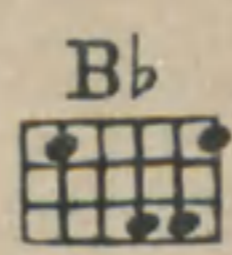

He'll Some whis - per "I love you," And
Some day we'll say and do, Things