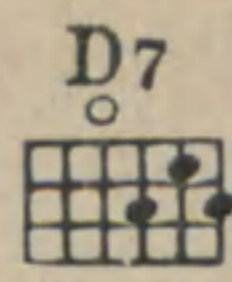

He'll Some whis - per "I love you," And
Some day we'll say and do, Things