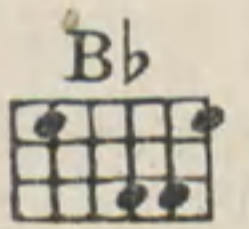

Will my wish come true? _____ With your mag - ic spell, _____