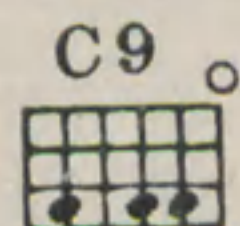

love to find me _____ to -