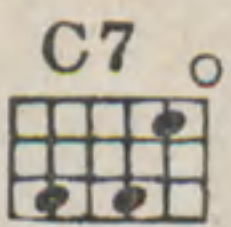

VOICE

*) G mi G mi 7 G mi C 9

It's so sad and lone - ly, Wish - ing Well, —

The vocal line is on a single staff in G major. The lyrics are written below the notes. Above the staff are four guitar chord diagrams: G mi (open G, 2nd fret on B), G mi 7 (open G, 2nd fret on B, 3rd fret on D), G mi (open G, 2nd fret on B), and C 9 (open C, 2nd fret on D, 3rd fret on E, 4th fret on F, 5th fret on G).

The vocal line continues on a single staff. Above the staff are three guitar chord diagrams: G mi (open G, 2nd fret on B), C 7 (open C, 2nd fret on D, 3rd fret on E, 4th fret on F), and F (open F, 1st fret on G, 2nd fret on A, 3rd fret on B).

hop - ing, _____ And I'm dream - ing

of the nice things, _____ { he'll } { she'll } say. _____

_____ Tell me, Wish - ing Well, _____

Will my wish come true? _____ With your mag - ic spell, _____

Wont' you tell my loved one what to do? I'M