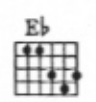

is, I hope that I'm for-giv-en, 'Cause I've noth-ing to do, And all day to do it in.