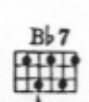

love this la-zy way of liv-in', Do-in' noth-in' ain't no sin. If it