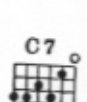

LOAF-IN' TIME I'm the hap-py one, Fol-low-in' the sun a-roun',