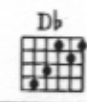

love this la-zy way of liv-in', Do-in' noth-in' ain't no sin. If it