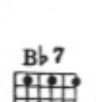

I'm con-tent as long as I'm Loaf-in' round in LOAF-IN' TIME. TIME.